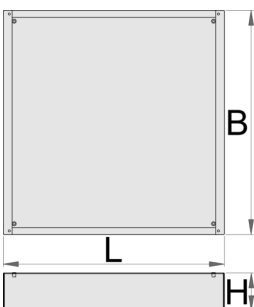

## 配置文件

□□□□

- 材料:金属板材

## 特点：

- Height Elevation: Raises workbench height by 60mm (total base height 78mm) for improved ergonomics.
  - Efficient Storage: Allows for easy storage of tool carriages beneath your workbench.
  - Durable Construction: High-quality steel build ensures long-lasting durability.
- Upgrade your workshop with the Unior 990WDU BLACK Underbase.

7200

\* Images of products are symbolic. All dimensions are in mm, and weight in grams. All listed dimensions may vary in tolerance.