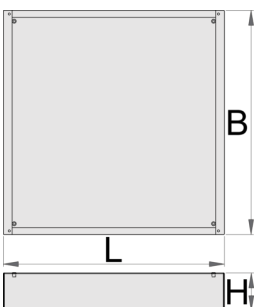

Schrank-Höhenregulierung, breit

990WDU-BLACK

Profile

Produkteigenschaften

- Material: Premium Metallblech

Funktionen:

- Height Elevation: Raises workbench height by 60mm (total base height 78mm) for improved ergonomics.
 - Efficient Storage: Allows for easy storage of tool carriages beneath your workbench.
 - Durable Construction: High-quality steel build ensures long-lasting durability.
- Upgrade your workshop with the Unior 990WDU BLACK Underbase.

627688

60

L

630

B

640

H

78

7200

* Bilder von Produkten sind Symbolfotos. Abmessungen sind in mm, Gewichte in Gramm.