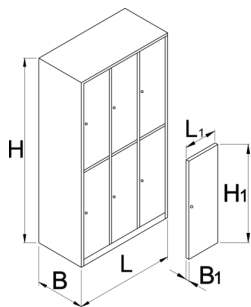

□□□□6□□

950/6-BLACK

配置文件

- The wardrobes are powder painted to resist rusting. For additional protection the sheet steel is ecologically lacquered with cadmium and lead free colour. The wardrobe doors in bright colours fill each room with youthful atmosphere.
- 衣橱主体由0.8mm厚金属板材制成。
- 衣橱门由1mm厚金属板材制成，并进行了横向扭结和弯曲加固。衣橱门有6种颜色可选（RAL 1021、RAL 3020、RAL 5010、RAL 6029、RAL 2004和RAL 7035）。

	L	B	H	L1	B1	H1	
628588	1000	500	1880	300	20	875	75000

* Images of products are symbolic. All dimensions are in mm, and weight in grams. All listed dimensions may vary in tolerance.

Accessories

950/9、6、3、2、1波塑料插入件