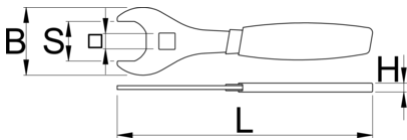

Flat wrench for suspension service

1706/2DP-US

Product attributen

- Wrench is used to remove and install IFP reservoir on RockShox Super Deluxe shocks and RockShox Vivid Air shocks. It features double dipped handle for comfort, with the right leverage to prevent overtightening of the reservoir. Crowfoot allows the use of 1/2" torque wrench for more precise work. Made from laser cut tool steel and heat-treated for strength and lasting performance.

629073

107

* Afbeeldingen van producten zijn symbolisch. Alle afmetingen zijn in mm en gewicht in gram. Alle vermelde afmetingen kunnen variëren in tolerantie.

Gebruik (Afbeeldingen)