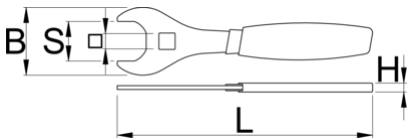

Flat wrench for suspension service

1706/2DP-US

Atributi proizvoda

- Wrench is used to remove and install IFP reservoir on RockShox Super Deluxe shocks and RockShox Vivid Air shocks. It features double dipped handle for comfort, with the right leverage to prevent overtightening of the reservoir. Crowfoot allows the use of 1/2" torque wrench for more precise work. Made from laser cut tool steel and heat-treated for strength and lasting performance.

629073

107

* Slike proizvoda su simbolične. Sve dimenzije su u mm, masa je u g.

upotreba (pictures)