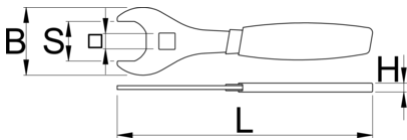

# Flat wrench for suspension service

1706/2DP-US

## Product features

- Wrench is used to remove and install IFP reservoir on RockShox Super Deluxe shocks and RockShox Vivid Air shocks. It features double dipped handle for comfort, with the right leverage to prevent overtightening of the reservoir. Crowfoot allows the use of 1/2" torque wrench for more precise work. Made from laser cut tool steel and heat-treated for strength and lasting performance.

629073

107

\* Images of products are symbolic. All dimensions are in mm, and weight in grams. All listed dimensions may vary in tolerance.

Usage (pictures)