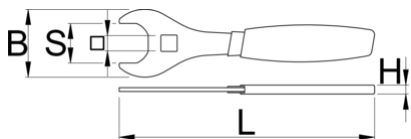

Flat wrench for suspension service

1706/2DP-US

□□□□

- Wrench is used to remove and install IFP reservoir on RockShox Super Deluxe shocks and RockShox Vivid Air shocks. It features double dipped handle for comfort, with the right leverage to prevent overtightening of the reservoir. Crowfoot allows the use of 1/2" torque wrench for more precise work. Made from laser cut tool steel and heat-treated for strength and lasting performance.

629073

107

* Images of products are symbolic. All dimensions are in mm, and weight in grams. All listed dimensions may vary in tolerance.

用途 (pictures)