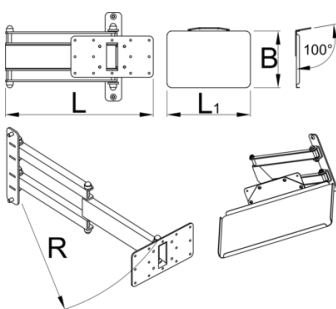

Laptop holder with foldable arm for 1693EL

1693EL.2

Profiles

Product features

Foldable laptop holder mounts to the Union's electric repair stand column and provides optimal placement for laptop. The setup will make work more comfortable and productive as the computer will be right where you need it and you'll not have to turn around to the workbench to access it. Tray is large enough to support laptops up to the size 15" and can rotate for 90 degrees left or right. Foldable arm is 500 mm long and allows to pull the laptop over the bike, closer to you, or move it out of work area when not in use.

L

L1

B

R

629025

360.5

400

270

520

5610

* Imazhet e produkteve janë simbolike. Të gjitha dimensionet janë në mm, pesha në gram. Të gjitha dimensionet e listuara mund të ndryshojnë në tolerancë.

Usage (pictures)