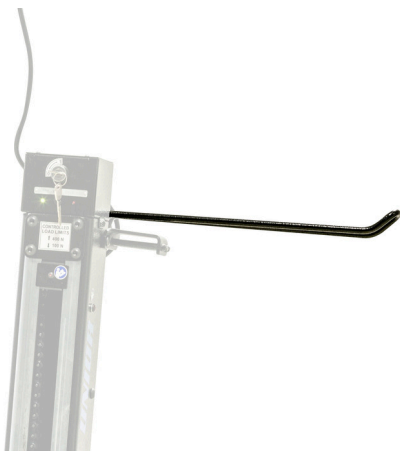

Frame mount paper towel holder for 1693EL

1693EL.8

Profiles

Product features

- Paper towel holder mounts to the Union's electric repair stand column and provides optimal placement for it. The setup will make work more comfortable and productive as the paper towel will be right where you need it and you'll not have to turn around to the workbench to access it.

629031

L

382

L1

260

B

74

710

* Ürünlerin resimleri semboliktir. Bütün boyutlar mm ve ağırlık gram cinsindedir.

Usage (pictures)