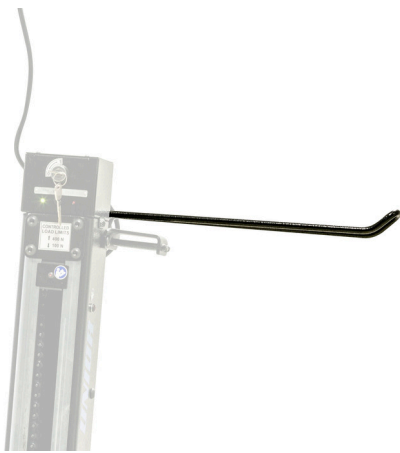

Frame mount paper towel holder for 1693EL

1693EL.8

Profielen

Product attributen

- Paper towel holder mounts to the Union's electric repair stand column and provides optimal placement for it. The setup will make work more comfortable and productive as the paper towel will be right where you need it and you'll not have to turn around to the workbench to access it.

629031

L

382

L1

260

B

74

710

* Afbeeldingen van producten zijn symbolisch. Alle afmetingen zijn in mm en gewicht in gram. Alle vermelde afmetingen kunnen variëren in tolerantie.

Gebruik (Afbeeldingen)