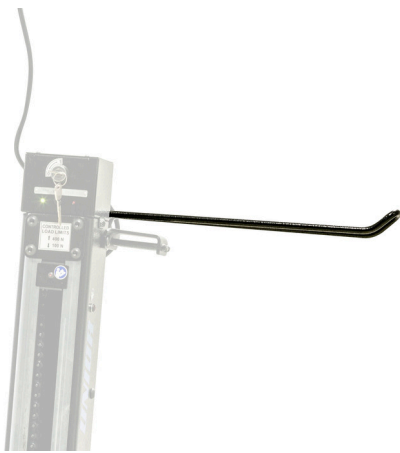

# Frame mount paper towel holder for 1693EL

1693EL.8

## Atributi proizvoda

- Paper towel holder mounts to the Union's electric repair stand column and provides optimal placement for it. The setup will make work more comfortable and productive as the paper towel will be right where you need it and you'll not have to turn around to the workbench to access it.

\* Slike proizvoda su simbolične. Sve dimenzije su u mm, masa je u g.