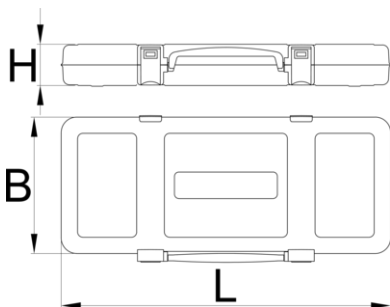

## 配置文件

□□□□

- empty tool box designed for storing and carrying of tools
- 材料:金属板材
- □□□□□□□□
- closing mechanism with integrated handle
- box delivered without tool tray and tools

Nº

L

B

H

612694

3/8VDE

321

198

54

798

\* Images of products are symbolic. All dimensions are in mm, and weight in grams. All listed dimensions may vary in tolerance.