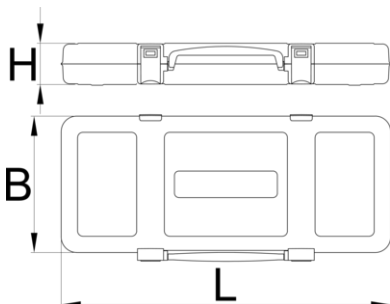

Metal box

981K3/8

Profiles

Product features

- empty tool box designed for storing and carrying of tools
- material: premium PLUS sheet metal
- coated with eco colour of Qualicoat quality standard
- closing mechanism with integrated handle
- box delivered without tool tray and tools

**Nº****L****B****H**

601913

3/8"

321

198

54

798

* Images of products are symbolic. All dimensions are in mm, and weight in grams. All listed dimensions may vary in tolerance.