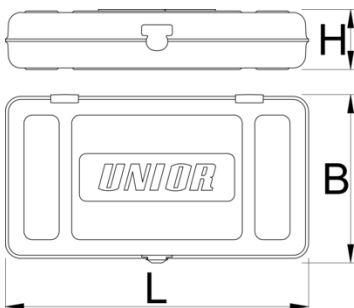

金属箱

981K1/4

配置文件

□□□□

- empty tool box designed for storing and carrying of tools
- 材料:金属板材
- □□□□□□□□
- box delivered without tool tray and tools

**Nº****L****B****H**

601918

1/4"

197

105

38

275

* Images of products are symbolic. All dimensions are in mm, and weight in grams. All listed dimensions may vary in tolerance.