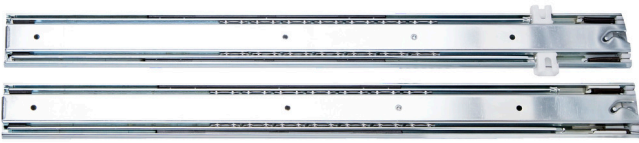

Ball-bearing slide for tool carriage with BLOCK system, set of 1 pair

V11

Product features

- for articles 940EV4BLOCK, 940EV7BLOCK and 940H2BLOCK

627668

400

1479

* Images of products are symbolic. All dimensions are in mm, and weight in grams. All listed dimensions may vary in tolerance.