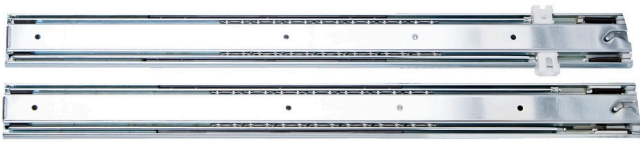

Ball-bearing slide for tool carriage with BLOCK system, set of 1 pair

V11

□□□□

- for articles 940EV4BLOCK, 940EV7BLOCK and 940H2BLOCK

627668

400

1479

* Images of products are symbolic. All dimensions are in mm, and weight in grams. All listed dimensions may vary in tolerance.