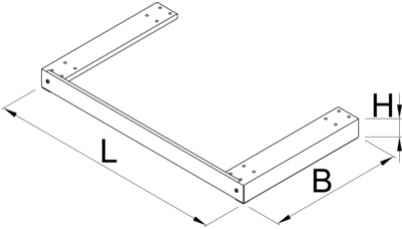

Heavy duty tool chest underbase

991HD.BASE

Profiles

Product features

- malzeme: sac metal
- Underbase for heavy duty drawer cabinet can be mounted under the cabinet in order to raise the cabinet from the floor and enables it to be moved by forklift of pallet carrier.

628824

L

1218

B

697

H

100

8800

* Ürünlerin resimleri semboliktir. Bütün boyutlar mm ve ağırlık gram cinsindedir.

Usage (pictures)