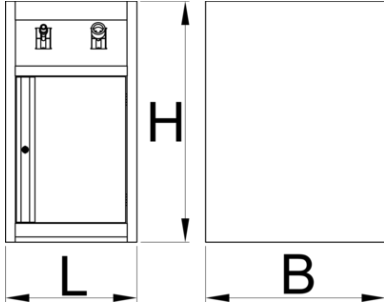

- The electric cable reel features a 13m cable suitable for 220V, ensuring ample reach and power supply.
- Compressed air hose reel includes a 10m hose on the reel, and an additional 3m hose to connect to the air compressor or system. The hose's outer diameter is 12mm and it uses 1/4" connector, providing optimal airflow with a max. working pressure of 7 bars.
- The bottom part of the cabinet is dedicated to storage and closed with lockable metal door.

	L	B	H	
628809	475	650	870	33000

\* Ürünlerin resimleri semboliktir. Bütün boyutlar mm ve ağırlık gram cinsindedir.