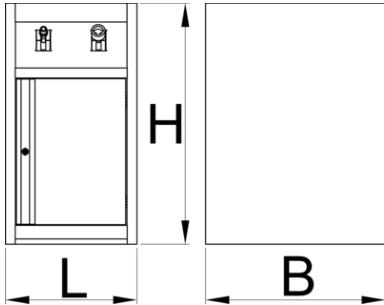

Support de puissance pour établi modulaire

990PNE-BLACK

Profils

Description produit

- Crafted from premium PLUS sheet metal for durability and longevity
- Includes two reels, electric cable and hose for compressed air with stop and spring return function for hassle-free operation.

- The electric cable reel features a 13m cable suitable for 220V, ensuring ample reach and power supply.
- Compressed air hose reel includes a 10m hose on the reel, and an additional 3m hose to connect to the air compressor or system. The hose's outer diameter is 12mm and it uses 1/4" connector, providing optimal airflow with a max. working pressure of 7 bars.
- The bottom part of the cabinet is dedicated to storage and closed with lockable metal door.

	L	B	H	
628809	475	650	870	33000

* Les images des produits ne sont pas contractuelles. Toutes les dimensions sont en mm, les poids en grammes.

Accessories

Narrow tool chest underbase

Pièces de rechange

Serrure + clés