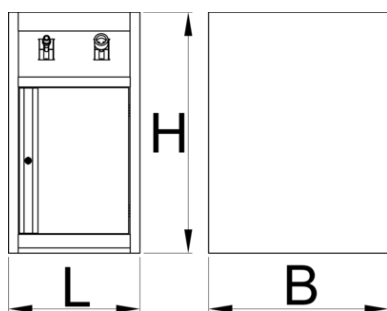

Elementi i furnizimit me energji elektrike për tavolinën modulare të punës

990PNE-BLACK

Profiles

Product features

- Crafted from premium PLUS sheet metal for durability and longevity

- Includes two reels, electric cable and hose for compressed air with stop and spring return function for hassle-free operation.
- The electric cable reel features a 13m cable suitable for 220V, ensuring ample reach and power supply.
- Compressed air hose reel includes a 10m hose on the reel, and an additional 3m hose to connect to the air compressor or system. The hose's outer diameter is 12mm and it uses 1/4" connector, providing optimal airflow with a max. working pressure of 7 bars.
- The bottom part of the cabinet is dedicated to storage and closed with lockable metal door.

	L	B	H	
628809	475	650	870	33000

* Imazhet e produkteve janë simbolike. Të gjitha dimensionet janë në mm, pesha në gram. Të gjitha dimensionet e listuara mund të ndryshojnë në tolerancë.

Accessories

Baza e një dollapi te ngushtë mjetesh