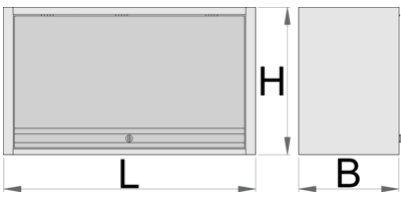

L	B	H	
628808	1000	350	510	22400
629561	1250	350	510	25000

* Images of products are symbolic. All dimensions are in mm, and weight in grams. All listed dimensions may vary in tolerance.

配件

Lock with keys

Telescop for door

Related products

工作台挂□