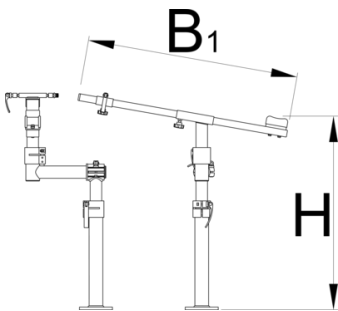

Pro road repair stand, without plate

1693RP1

Profiles

628794

B1

770

H↓

710

H↑

850

6200

* Images of products are symbolic. All dimensions are in mm, and weight in grams. All

listed dimensions may vary in tolerance.