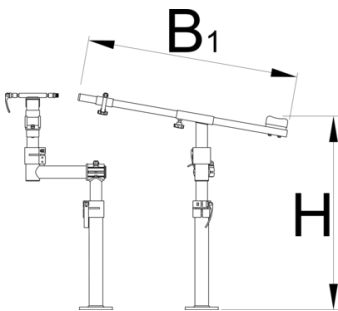

Pro road repair stand, without plate

1693RP1

配置文件

628794

B1

770

H↓

710

H↑

850

6200

* Images of products are symbolic. All dimensions are in mm, and weight in grams. All

listed dimensions may vary in tolerance.