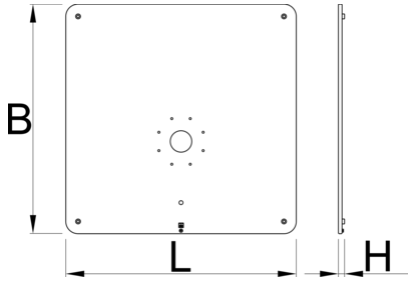

Fixed plate for 1693EL

1693EL.1

Profiles

Product features

- Securely attach one electric repair stand on a plate.

- Floor leveling function ensures stability on uneven surfaces.
- To complete the build, combine the fixed plate for a single electric repair stand with Electric repair stand 2.0 (SKU 629761).

	L	B	H	
628743	740	740	20	52000

* Ürünlerin resimleri semboliktir. Bütün boyutlar mm ve ağırlık gram cinsindedir.