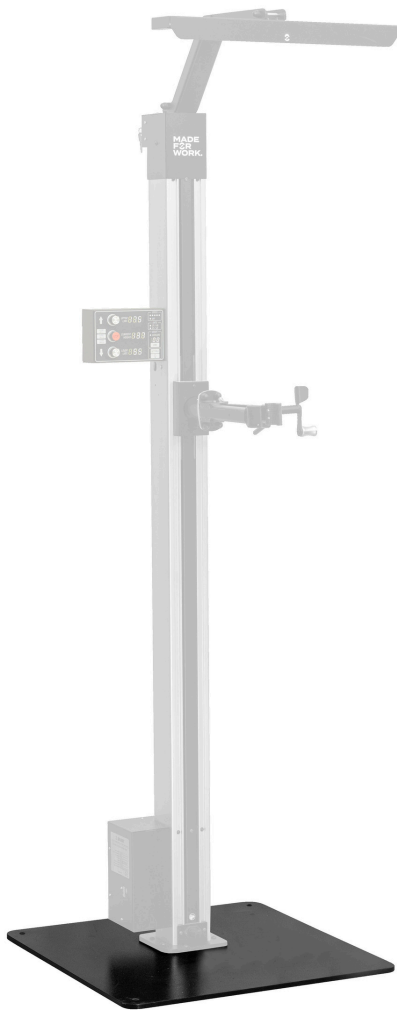

Fixed plate for 1693EL

1693EL.1

Profiles

Product features

- Securely attach one electric repair stand on a plate.

- Floor leveling function ensures stability on uneven surfaces.
- To complete the build, combine the fixed plate for a single electric repair stand with Electric repair stand 2.0 (SKU 629761).

	L	B	H	
628743	740	740	20	52000

* Ürünlerin resimleri semboliktir. Bütün boyutlar mm ve ağırlık gram cinsindedir.