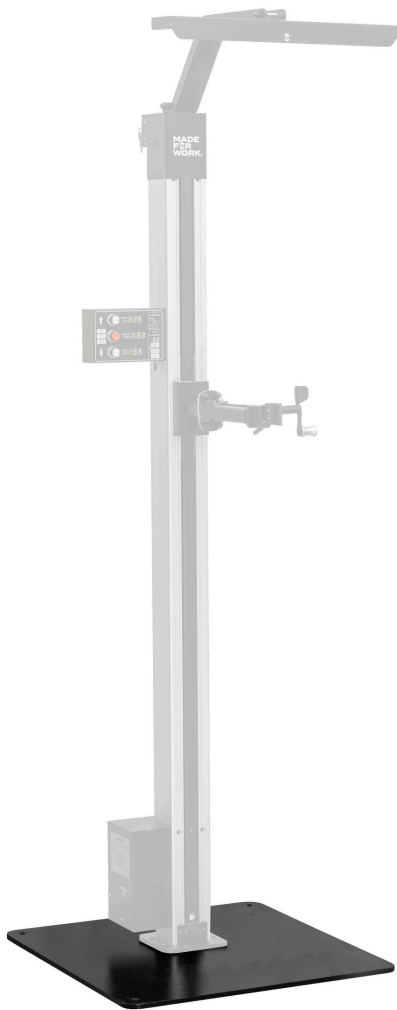

# Fixed plate for 1693EL

1693EL.1

## Product features

- Securely attach one electric repair stand on a plate.

- Floor leveling function ensures stability on uneven surfaces.
- To complete the build, combine the fixed plate for a single electric repair stand with Electric repair stand 2.0 (SKU 629761).

	L	B	H	
628743	740	740	20	52000

\* Images of products are symbolic. All dimensions are in mm, and weight in grams. All listed dimensions may vary in tolerance.