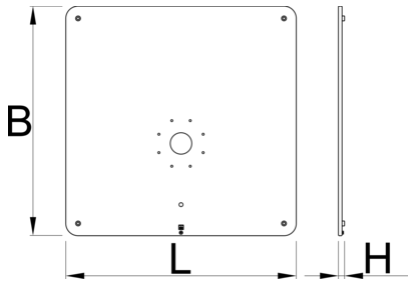

# Fixed plate for 1693EL

1693EL.1

## 配置文件

---

- Securely attach one electric repair stand on a plate.

- Floor leveling function ensures stability on uneven surfaces.
- To complete the build, combine the fixed plate for a single electric repair stand with Electric repair stand 2.0 (SKU 629761).

	<b>L</b>	<b>B</b>	<b>H</b>	
628743	740	740	20	52000

\* Images of products are symbolic. All dimensions are in mm, and weight in grams. All listed dimensions may vary in tolerance.