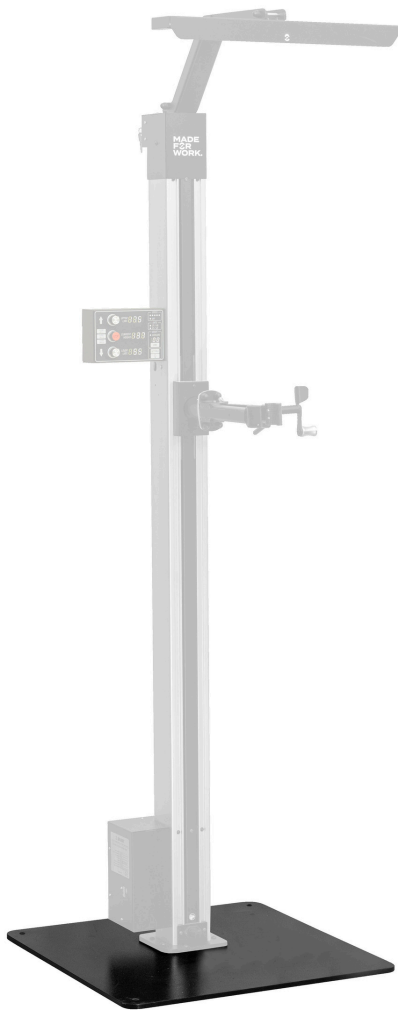

# Fixed plate for 1693EL

1693EL.1

## 配置文件

---

- Securely attach one electric repair stand on a plate.

- Floor leveling function ensures stability on uneven surfaces.
- To complete the build, combine the fixed plate for a single electric repair stand with Electric repair stand 2.0 (SKU 629761).

	<b>L</b>	<b>B</b>	<b>H</b>	
628743	740	740	20	52000

\* Images of products are symbolic. All dimensions are in mm, and weight in grams. All listed dimensions may vary in tolerance.