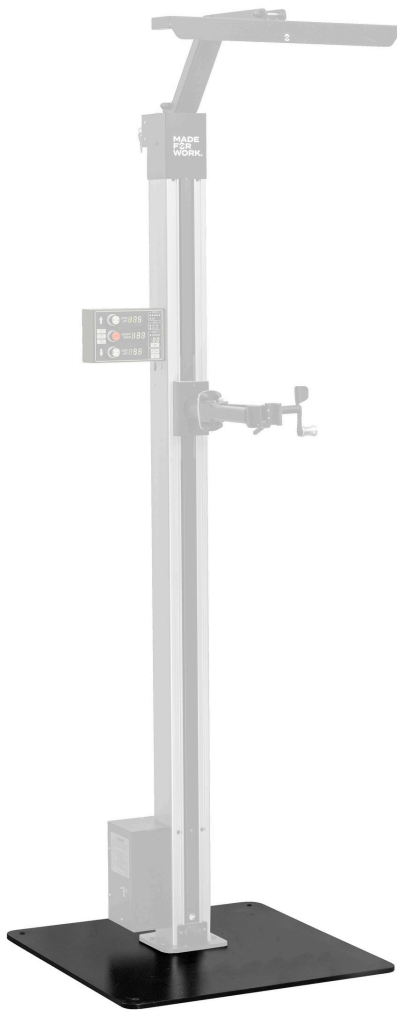

# Fixed plate for 1693EL

1693EL.1

## Product features

- Securely attach one electric repair stand on a plate.

- Floor leveling function ensures stability on uneven surfaces.
- To complete the build, combine the fixed plate for a single electric repair stand with Electric repair stand 2.0 (SKU 629761).

	<b>L</b>	<b>B</b>	<b>H</b>	
628743	740	740	20	52000

\* Images of products are symbolic. All dimensions are in mm, and weight in grams. All listed dimensions may vary in tolerance.