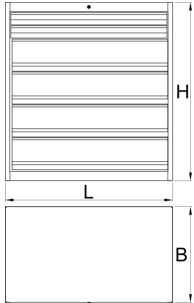

Ladenkast voor zwaar gebruik

991HD-BLACK

Profielen

Product attributen

- heavy duty and durable cabinet construction
- cabinet dimensions: L1221 × W700 × H1304 mm
- 6 drawers: 2 in size L1106 × W596 × H72 mm with capacity 90 kg and 4 in size L1106 × W596 × H198 mm with capacity 180 kg
- total drawer volume: 522 liters
- 100% extension drawers with high quality ball bearing slides
- central locking system with a lock and folding key

- block safety system prevents simultaneous opening of more than one drawer. When one drawer is opened, all other drawers are locked and cannot be opened, which prevents drawer from tipping over.
- customization – divide drawers with the use of partitions and dividers according to your needs
- made of premium PLUS sheet metal
- painted with eco colors of Qualicoat quality standard

	L	B	H	
628256	1221	700	1304	215000

* Afbeeldingen van producten zijn symbolisch. Alle afmetingen zijn in mm en gewicht in gram. Alle vermelde afmetingen kunnen variëren in tolerantie.

Foto (Afbeeldingen)