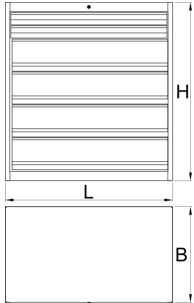

Heavy duty drawer cabinet

991HD-BLACK

Profili

Atributi proizvoda

- heavy duty and durable cabinet construction
- cabinet dimensions: L1221 × W700 × H1304 mm
- 6 drawers: 2 in size L1106 × W596 × H72 mm with capacity 90 kg and 4 in size L1106 × W596 × H198 mm with capacity 180 kg
- total drawer volume: 522 liters
- Ladice sa kliznim vođicama mogu se izvući u potpunosti radi pregleda sadržaja
- sa sistemom zaključavanja

- block safety system prevents simultaneous opening of more than one drawer. When one drawer is opened, all other drawers are locked and cannot be opened, which prevents drawer from tipping over.
- customization – divide drawers with the use of partitions and dividers according to your needs
- made of premium PLUS sheet metal
- painted with eco colors of Qualicoat quality standard

	L	B	H	
628256	1221	700	1304	215000

* Slike proizvoda su simbolične. Sve dimenzije su u mm, masa je u g.

Photo (pictures)

Accessories

 Set of partitions for 991HD small drawer, 3 pieces

Set of dividers for 991HD small drawer, 5 pieces