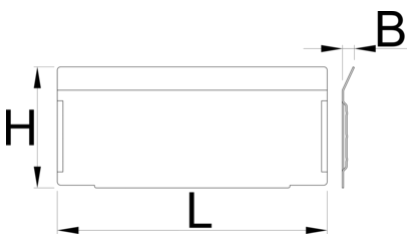

Set of dividers for 991HD small drawer, 5 pieces

991.13HDS

Profiles

628269

L

152

B

7

H

68

339

* Images of products are symbolic. All dimensions are in mm, and weight in grams. All listed dimensions may vary in tolerance.

Usage (pictures)