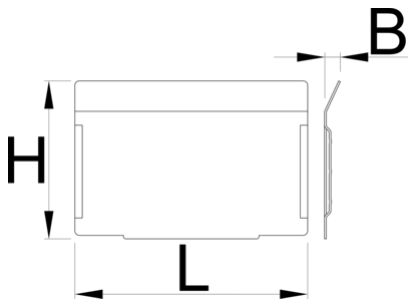

Set of dividers for 991HD small drawer, 5 pieces

991.12HDS

Profiles

628268

L

100.5

B

7

H

68

220

* Images of products are symbolic. All dimensions are in mm, and weight in grams. All

listed dimensions may vary in tolerance.

Usage (pictures)