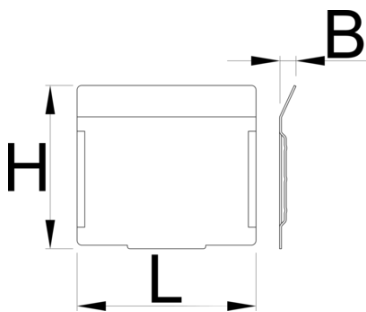

Set of dividers for 991HD small drawer, 5 pieces

991.11HDS

Profiles

628267

L

74.7

B

7

H

68

162

* Images of products are symbolic. All dimensions are in mm, and weight in grams. All listed dimensions may vary in tolerance.

Usage (pictures)