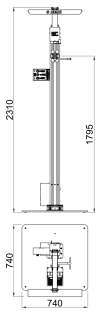

## Attributi del prodotto

Constructed around a robust one-piece aluminum column, the Unior electric repair stand offers unparalleled stability while concealing all wires within, ensuring a clutter-free workspace for

## **Caratteristiche:**

- Main electricity supply cable discreetly routed from the top, eliminating workspace obstruction.
- Fili nascosti
- Regolazione dell'altezza continua
- Operable via intuitive control panel or convenient foot pedal.
- Automatic stopping system with unloading function for enhanced safety.
- Adjustable travel limiters are controlled by knob on the panel, with memory function for added convenience.
- Display of current load ensures optimal performance.
- Two USB ports (A and C) for convenient device charging and optional Wi-Fi connectivity.
- Self-diagnosing function.
- Interfaccia della ganascia antiscivolo
- Dotato di ganascia Master shop 1693.1M
- Integrated LED light provides optimal illumination in any environment.
- Aluminum main column.
- Easily mountable directly to the floor or heavy-duty metal fixed plate.
- Ampia e robusta piastra fissa con funzione di livellamento a pavimento
- Minimal assembly required. Stand needs to be fixed to the floor or plate and control panel attached.

## **Specifiche tecniche:**

- Load capacity: 700N (70kg)
- Maximum height: 1750 mm
- Power Requirements: 0,32kW
- Operating Voltage: 24V DC
- Input: 90V-260V; 47-63 Hz
- Movement speed: 5 m/min
- Valutazione IP: IP30 - solo per uso interno
- Conforme CE