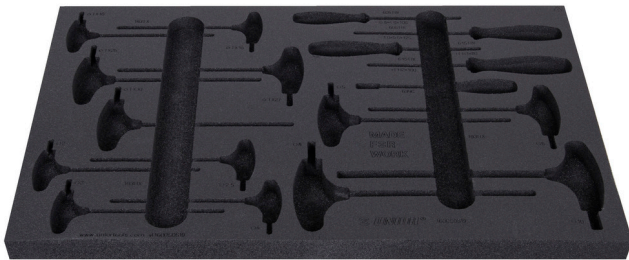

SOS tool tray for 1600SOS19

v1600SOS19

629210

L

564

B

364

H

30

138

* Images of products are symbolic. All dimensions are in mm, and weight in grams. All listed dimensions may vary in tolerance.