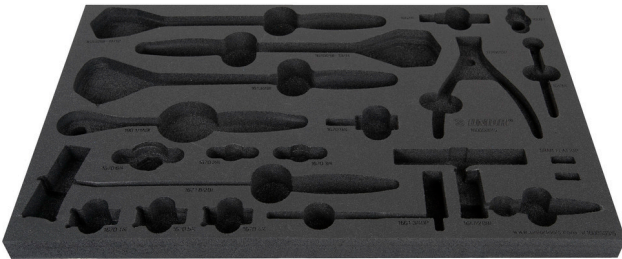

# SOS tool tray for 1600SOS17

VI1600SOS17

## Profilok

---

629206

L

564

B

364

H