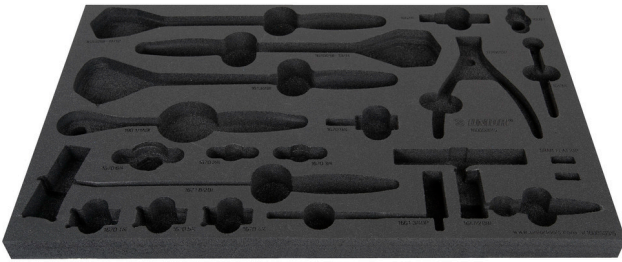

# SOS tool tray for 1600SOS17

v1600SOS17

## Profiles

---

	L	B	H	
629206	564	364	30	126

\* Images of products are symbolic. All dimensions are in mm, and weight in grams. All listed dimensions may vary in tolerance.