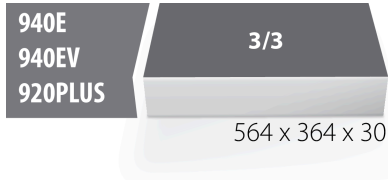

## Product attributen

- materiaal: polyethyleenschuim met lage dichtheid
- Tool tray dimension: 564 x 364 x 30 mm
- Compatible with drawers of Eurostyle, Eurovision, Euromotion, Europlus and Hercules (front drawers) line