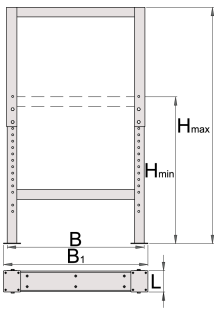

模□工作台可□支脚

990LA-BLACK

配置文件

□□□□

- 材料:金属板材
- □□□□□□

	L	B	B1	H↓	H↑	
626630	100	650	680	690	1110	11800

* Images of products are symbolic. All dimensions are in mm, and weight in grams. All listed dimensions may vary in tolerance.

用途 (pictures)