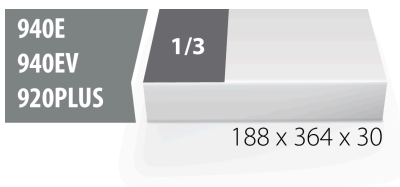

## Product features

- material: low density polyethylene foam
- Tool tray dimension: 188 x 364 x 30 mm
- Compatible with drawers of Eurostyle, Eurovision, Euromotion, Europlus and Hercules (front drawers) line

\* Images of products are symbolic. All dimensions are in mm, and weight in grams. All listed dimensions may vary in tolerance.