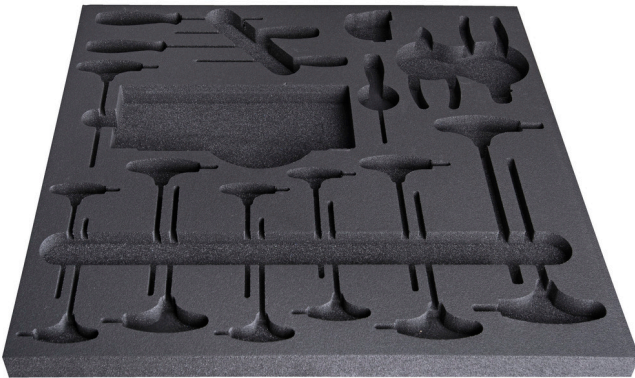

# Empty tray for SET1-2600AC

v11-2600AC

## Profiles

---

	<b>L</b>	<b>B</b>	<b>H</b>	
628633	560	570	40	206

\* Images of products are symbolic. All dimensions are in mm, and weight in grams. All listed dimensions may vary in tolerance.