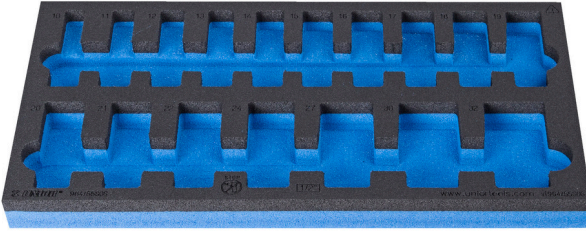

# SOS tool tray for 964/55SOS

vI964/55SOS

## Product features

- malzeme: düşük yoğunluklu polietilen köpük
- Tool tray dimension: 188 x 364 x 30 mm
- Compatible with drawers of Eurostyle, Eurovision, Euromotion, Europlus and Hercules (front drawers) line

625333

L

188

B

364

H

30

30