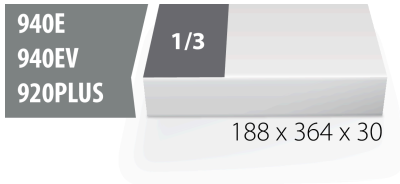

## Product features

- malzeme: düşük yoğunluklu polietilen köpük
- Tool tray dimension: 188 x 364 x 30 mm
- Compatible with drawers of Eurostyle, Eurovision, Euromotion, Europlus and Hercules (front drawers) line