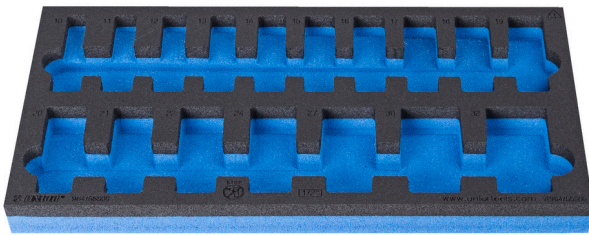

SOS tool tray for 964/55SOS

vI964/55SOS

配置文件

- 材料：低密度聚乙烯泡沫
- Tool tray dimension: 188 x 364 x 30 mm
- Compatible with drawers of Eurostyle, Eurovision, Euromotion, Europlus and Hercules (front drawers) line

625333

L

188

B

364

H

30

30

* Images of products are symbolic. All dimensions are in mm, and weight in grams. All listed dimensions may vary in tolerance.