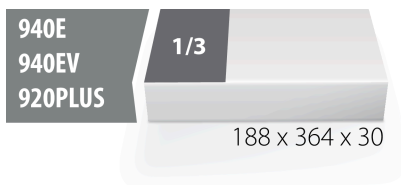

SOS tool tray for 964/55SOS

vI964/55SOS

配置文件

- 材料：低密度聚乙烯泡沫
- Tool tray dimension: 188 x 364 x 30 mm
- Compatible with drawers of Eurostyle, Eurovision, Euromotion, Europlus and Hercules (front drawers) line

625333

L

188

B

364

H

30

30

* Images of products are symbolic. All dimensions are in mm, and weight in grams. All listed dimensions may vary in tolerance.