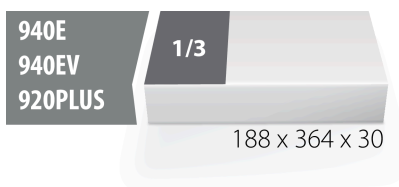

SOS tool tray for 964/55SOS

vI964/55SOS

Profiles

Product features

- material: low density polyethylene foam
- Tool tray dimension: 188 x 364 x 30 mm
- Compatible with drawers of Eurostyle, Eurovision, Euromotion, Europlus and Hercules (front drawers) line

625333

L

188

B

364

H

30

30

* Images of products are symbolic. All dimensions are in mm, and weight in grams. All listed dimensions may vary in tolerance.