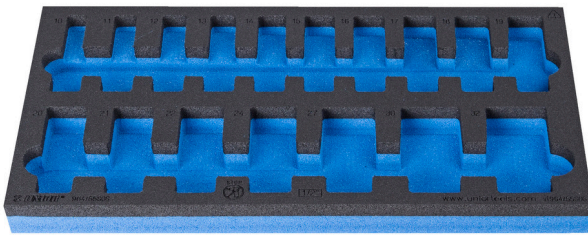

SOS tool tray for 964/55SOS

vI964/55SOS

Profiles

Product features

- material: low density polyethylene foam
- Tool tray dimension: 188 x 364 x 30 mm
- Compatible with drawers of Eurostyle, Eurovision, Euromotion, Europlus and Hercules (front drawers) line

625333

L

188

B

364

H

30

30

* Images of products are symbolic. All dimensions are in mm, and weight in grams. All listed dimensions may vary in tolerance.