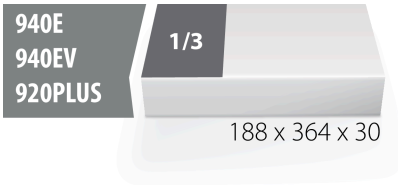

## Product features

- malzeme: düşük yoğunluklu polietilen köpük
- Tool tray dimension: 188 x 364 x 30 mm
- Compatible with drawers of Eurostyle, Eurovision, Euromotion, Europlus and Hercules (front drawers) line