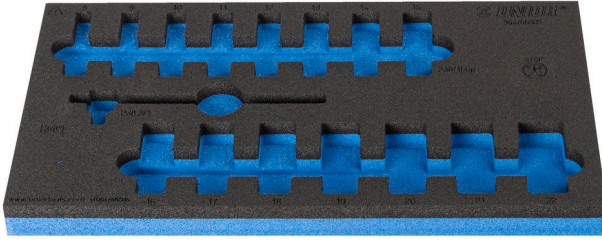

# SOS tool tray for 964/56SOS

vI964/56SOS

## Product features

- malzeme: düşük yoğunluklu polietilen köpük
- Tool tray dimension: 188 x 364 x 30 mm
- Compatible with drawers of Eurostyle, Eurovision, Euromotion, Europlus and Hercules (front drawers) line

625335

L

188

B

364

H

30

44