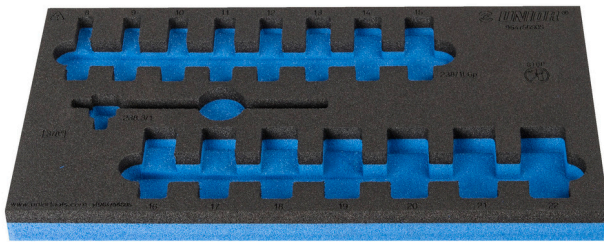

# SOS tool tray for 964/56SOS

vI964/56SOS

## Profiles

## Product features

- material: low density polyethylene foam
- Tool tray dimension: 188 x 364 x 30 mm
- Compatible with drawers of Eurostyle, Eurovision, Euromotion, Europlus and Hercules (front drawers) line

625335

L

188

B

364

H

30

44