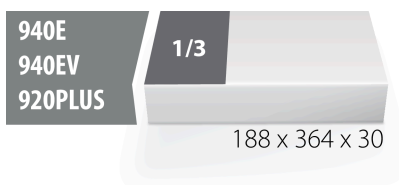

## Product features

- material: low density polyethylene foam
- Tool tray dimension: 188 x 364 x 30 mm
- Compatible with drawers of Eurostyle, Eurovision, Euromotion, Europlus and Hercules (front drawers) line

\* Images of products are symbolic. All dimensions are in mm, and weight in grams. All listed dimensions may vary in tolerance.