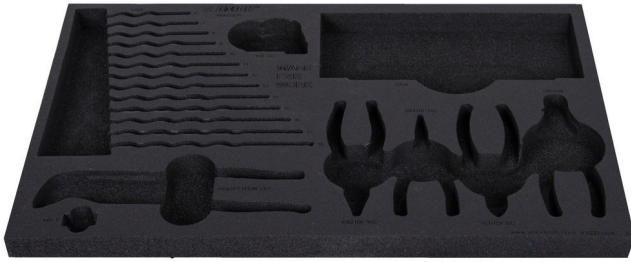

# SOS tool tray for 1600SOS14

v1600SOS14

629200

L

564

B

364

H

30

110

\* Images of products are symbolic. All dimensions are in mm, and weight in grams. All listed dimensions may vary in tolerance.