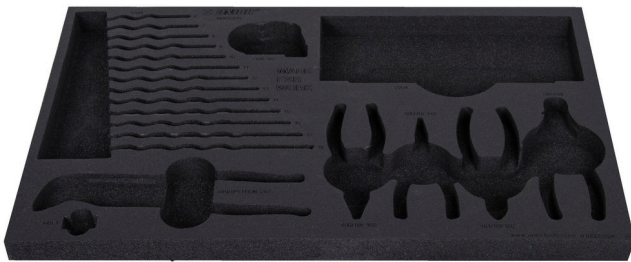

# SOS tool tray for 1600SOS14

v1600SOS14

629200

L

564

B

364

H

30

110

\* Images of products are symbolic. All dimensions are in mm, and weight in grams. All listed dimensions may vary in tolerance.