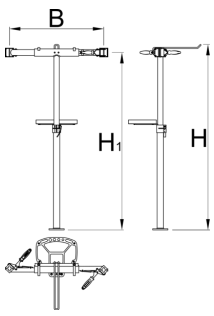

Pro repair stand with double clamp, manually adjustable, without plate

1693CS1-US

Profiles

625018

11000

* Images of products are symbolic. All dimensions are in mm, and weight in grams. All listed dimensions may vary in tolerance.