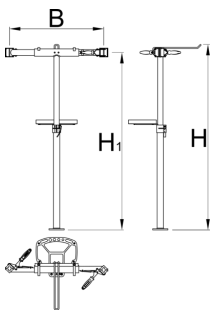

# Pro repair stand with double clamp, manually adjustable, without plate

1693CS1-US

Profiles

---

625018

11000

\* Images of products are symbolic. All dimensions are in mm, and weight in grams. All listed dimensions may vary in tolerance.