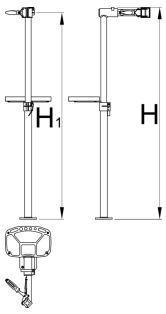

Pro repair stand with single clamp, manually adjustable, without plate

1693BS1-US

Profiles

625014

6800

* Images of products are symbolic. All dimensions are in mm, and weight in grams. All listed dimensions may vary in tolerance.